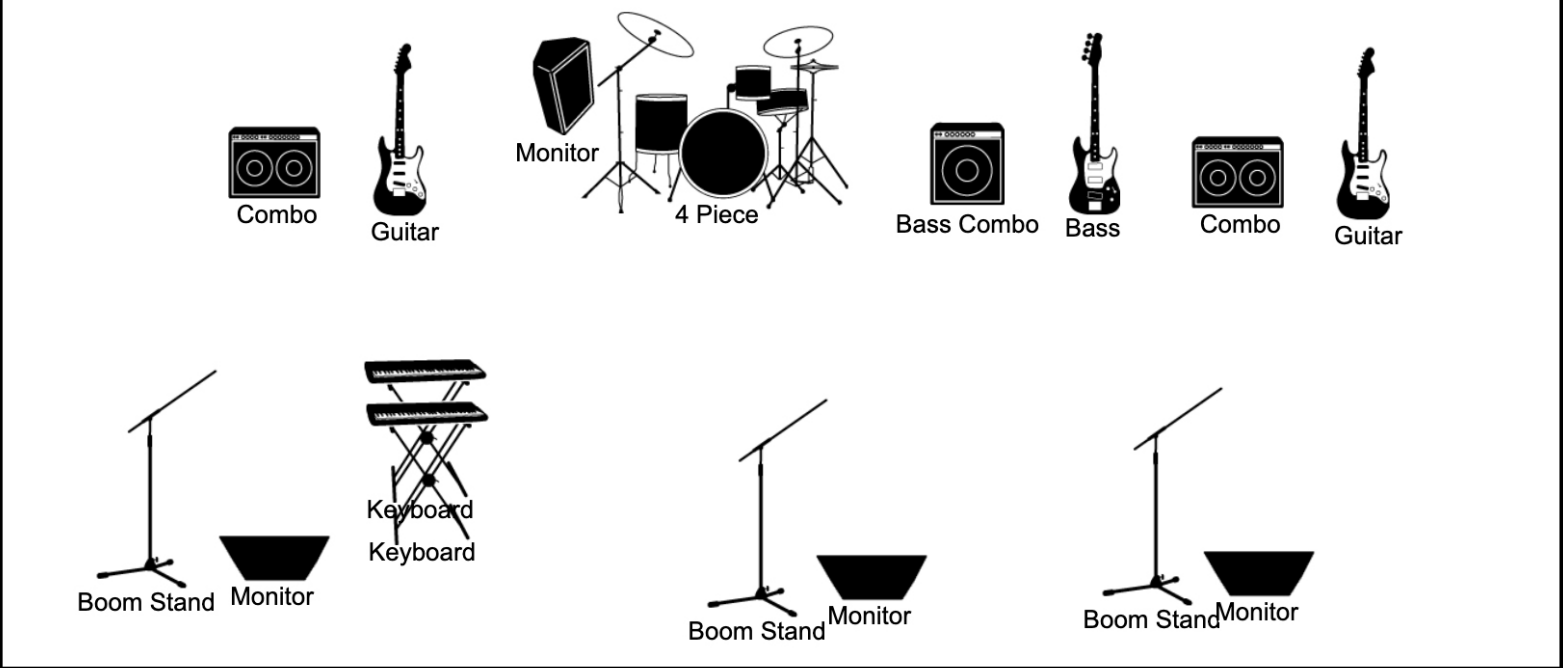

## STAGE

## INPUT LIST

1	Kick	9	Bass DI	17	
2	Snare	10	Stage Left Guitar	18	
3	High Hat	11	Stage Right Guitar	19	
4	Rack Tom 1	12	Keyboard 1 DI (Nord)	20	
5	Rack Tom 2	13	Keyboard 2 DI (Moog)	21	
6	Floor Tom	14	Vocal Stage Left	22	
7	Overhead	15	Vocal Stage Center	23	
8	Drum Trigger DI	16	Vocal Stage Right	24	